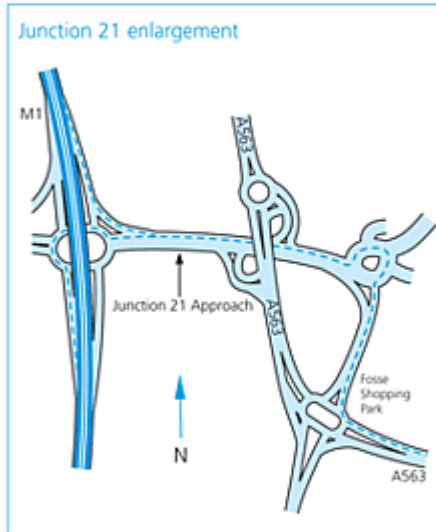

at the heart of health and safety

How to find us

Leave the M1 at junction 21, taking Leicester's outer ring road, the A563 (signposted South and East).

After about 4.5 miles, turn right onto the A5199, towards Northampton.

Pass the Stage Hotel on the left and, as the road begins to climb, after the pedestrian crossing, look out for the IOSH sign on the left. Turn left onto Highfield Drive at the next set of lights then immediately turn left again onto the access road, and turn right into IOSH.